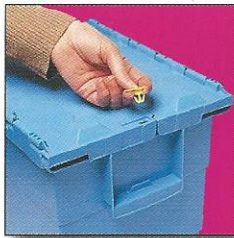

# s o l u t i o n s

**U K I**  
**STORAGE**  
**SOLUTIONS LTD**

**01442 265111**

[www.ukistorage.co.uk](http://www.ukistorage.co.uk)

**From small consumables  
to total warehouse  
solutions**

- Office Equipment
- Storage Solutions
- Dock Handlers
- Roller Shutters
- Platforms
- Mezzanine Lifts
- Industrial Doors
- Safety Signage
- Partitions
- Workbenches
- Shelters
- Safety (PPE)
- Waste Bins
- Materials Handling
- Lockers
- Ladders/Steps
- Mailroom Equipment
- Security Cages
- Storage Carousels
- Storage Shuttle / lift systems