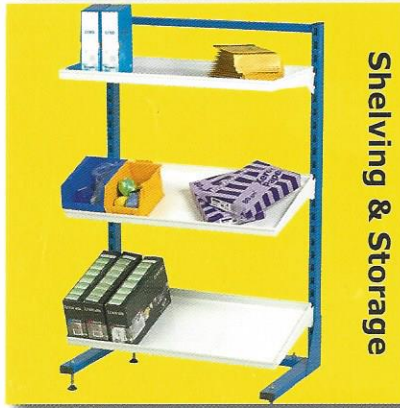

# s o l u t i o n s

**U K I**  
**STORAGE**  
**SOLUTIONS LTD**

**01442 265111**

[www.ukistorage.co.uk](http://www.ukistorage.co.uk)

**From small consumables  
to total warehouse  
solutions**

- Office Equipment
- Storage Solutions
- Dock Handlers
- Roller Shutters
- Platforms
- Mezzanine Lifts
- Industrial Doors
- Safety Signage
- Partitions
- Workbenches
- Shelters
- Safety (PPE)
- Waste Bins
- Materials Handling
- Lockers
- Ladders/Steps
- Mailroom Equipment
- Security Cages
- Storage Carousels
- Storage Shuttle / lift systems

**Storage Containers**

**Access Equipment**

**Shelving & Storage**

**Workstations**

**Cupboards**

**Materials Handling**

**Hazardous Storage**

**Carousels**