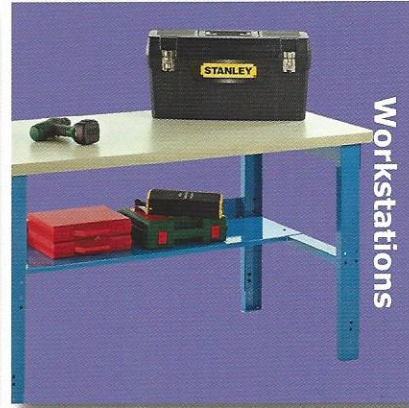

Shelving & Storage

Workstations