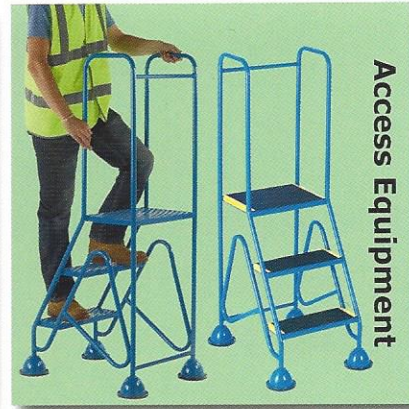

# s o l u t i o n s

**U K I**  
**STORAGE**  
**SOLUTIONS LTD**

**01442 265111**

[www.ukistorage.co.uk](http://www.ukistorage.co.uk)

**From small consumables  
to total warehouse  
solutions**

- Office Equipment
- Storage Solutions
- Dock Handlers
- Roller Shutters
- Platforms
- Mezzanine Lifts
- Industrial Doors
- Safety Signage
- Partitions
- Workbenches
- Shelters
- Safety (PPE)
- Waste Bins
- Materials Handling
- Lockers
- Ladders/Steps
- Mailroom Equipment
- Security Cages
- Storage Carousels
- Storage Shuttle / lift systems

**Storage Containers**

**Access Equipment**

**Shelving & Storage**

**Workstations**

**Cupboards**

**Materials Handling**

**Hazardous Storage**

**Carousels**